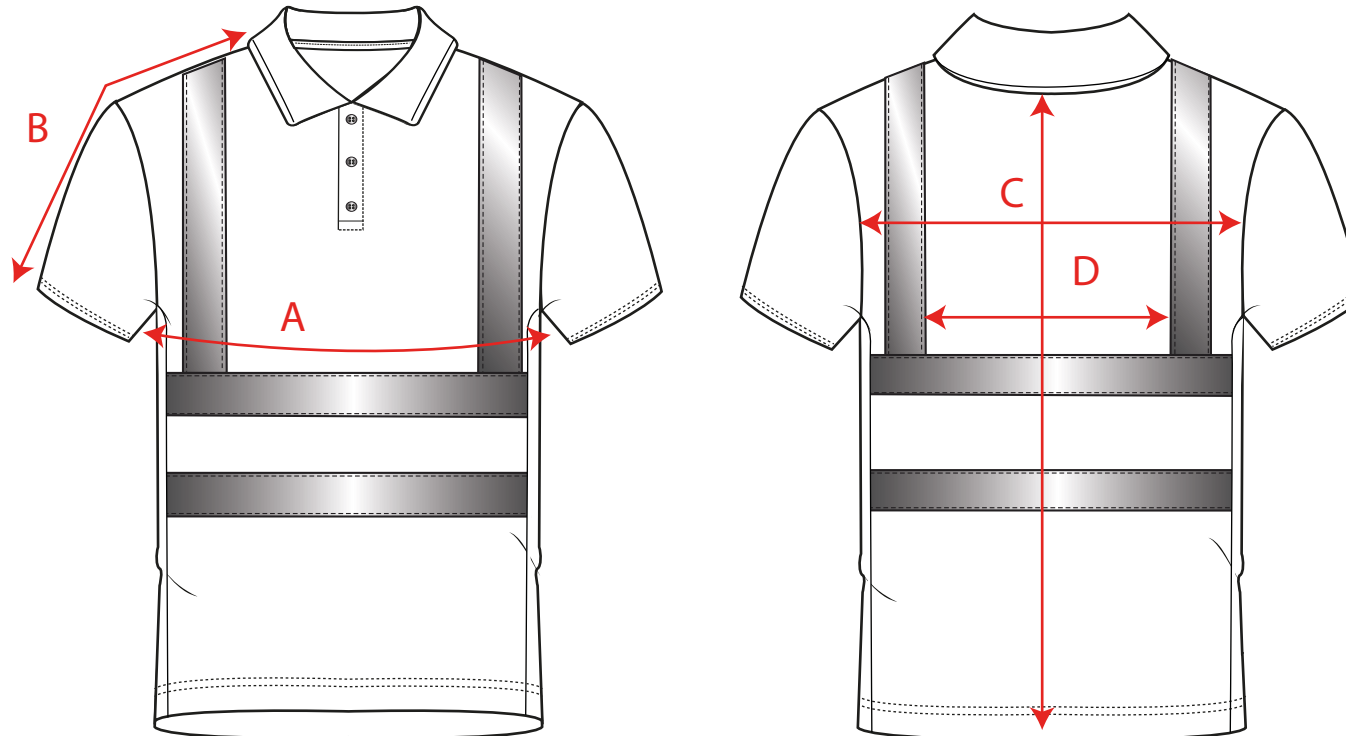

STYLE NO: EC10

DESCRIPTION: Sustainable High-Vis Short Sleeve Poloshirt

FABRIC: 100% GRS Recycled Polyester. 175g/m2

COLOUR: Yellow. Orange

		Slim fit polo shirt size chart						
	TO FIT	S	M	L	XL	2XL	3XL	4XL
A	CHEST WIDTH (HALF)	50	54	58	62	68	72	76
B	OVERARM SLEEVE LENGTH- CROWN TO HEM	22.5	24	25.5	27	28.5	30	31.5
C	ACROSS BACK 12CM DOWN FROM CB	40.2	42	43.8	45.6	48.4	50.2	52
D	DISTANCE BETWEEN VERTICAL BANDS OF REFLECTIVE TAPE	25	26	27	28	29	30	31