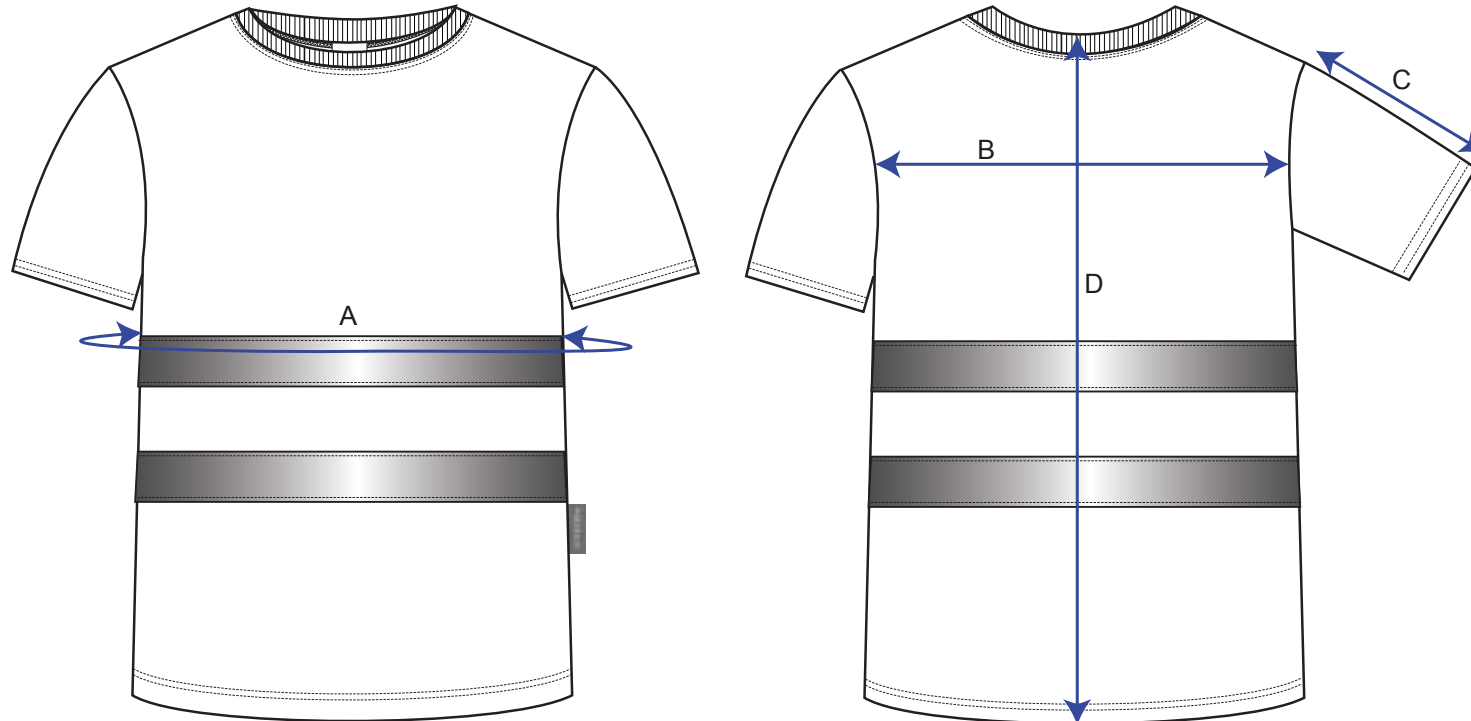

STYLE NO: S172

DESCRIPTION: Hi-Vis Cotton Comfort T-Shirt

FABRIC: 55% Cotton, 45% Polyester Cotton Comfort

COLOUR: Yellow / Orange

	To Fit Chest								
AREA	XSMALL	SMALL	MEDIUM	LARGE	XL	XXL	3XL	4XL	5XL
A. Chest	94	100	108	116	124	136	144	152	164
B. Across Back-include collar	40	44	48	52	56	60	64	68	72
C. Sleeve Length	18.75	19	19.25	19.5	19.75	20	20.25	20.5	20.75
D. Centre Back Length -include collar	70	74	75	76	77	78	79	80	81