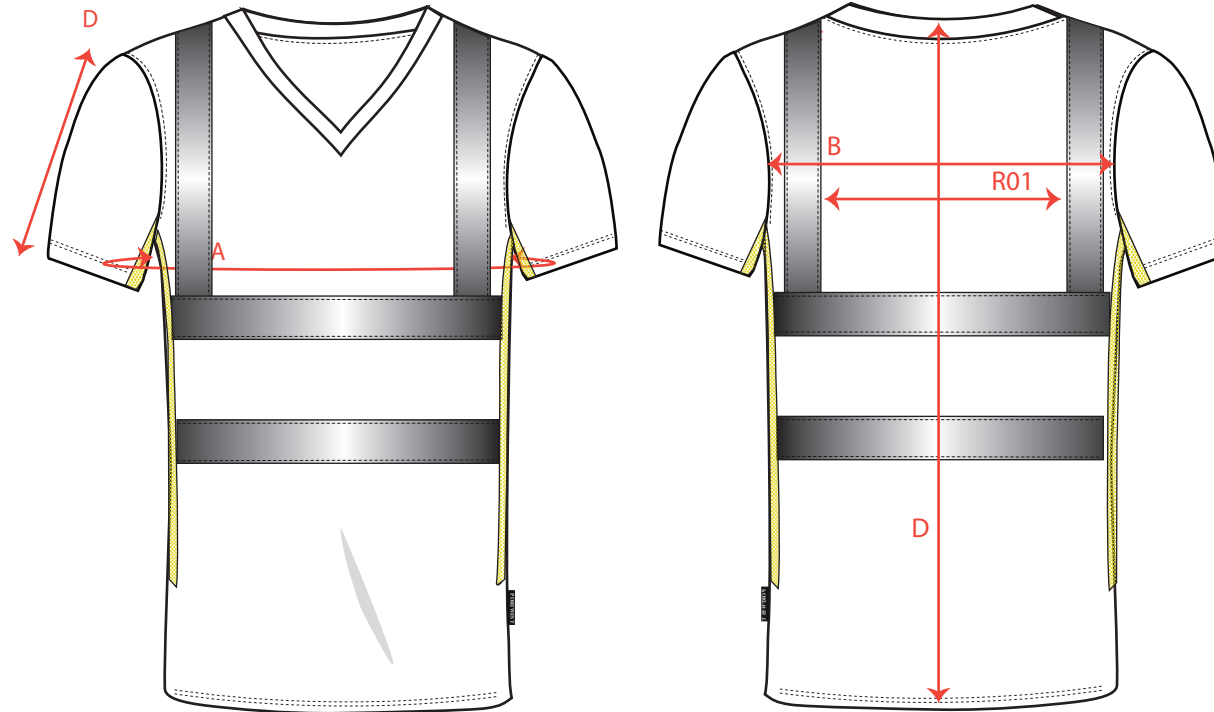

STYLE NO: S179

DESCRIPTION: V-Neck Mesh Inserts T-Shirt

FABRIC: 55% Cotton, 45% Polyester. 175g

COLOUR: Yellow. Orange

Size Chart (CM)											
	Measurements	XS	S	M	L	XL	XXL	3XL	4XL	5XL	Tolerance (+)
A	Chest	100	104	108	116	124	136	144	152	160	1
B	Across Back, from 15cm below neck	44	46	48	50	53	55	57	59	61	0.5
C	Outside sleeve length, including cuff	22	22	22.25	22.5	22.75	23	23.25	23.5	23.75	0.5
D	Center back length	76	76	76	76	77	78	79	80	81	1
R01	Distance between Vertical Bands of Reflective Tape	22	23	24	25	26	27	28	29	30	0.5