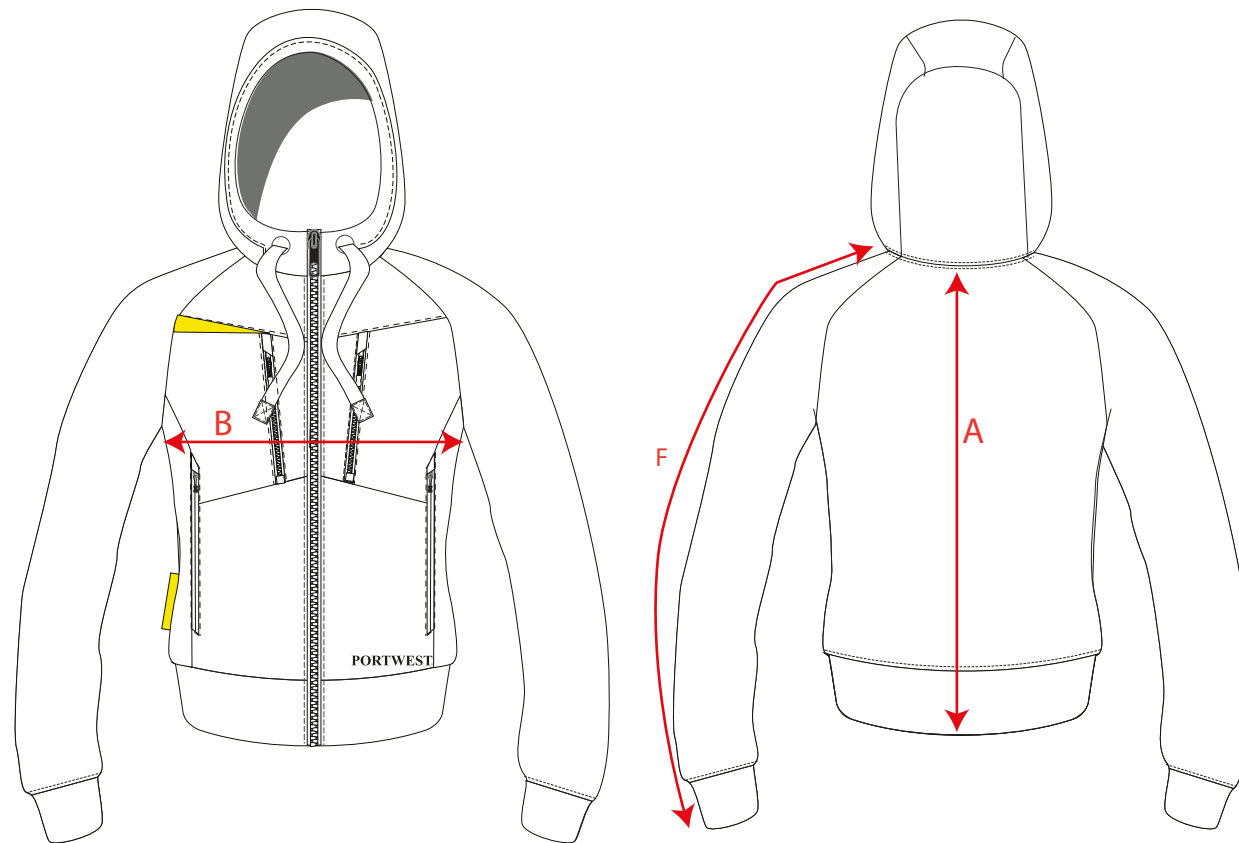

STYLE NO: DX472

DESCRIPTION: DX4 HOODY

Size	S	M	L	XL	2XL	3XL
TO FIT CHEST	92-96	100-104	108-112	116-124	128-132	136-140
A CENTRE BACK LENGTH (CB NECK TO BACK HEM)	70	71	72	73	74	75
B ½ CHEST	49	53	57	63	67	71
F RAGLAN SLEEVE LENGTH FROM N	80	81	82	83	84	85