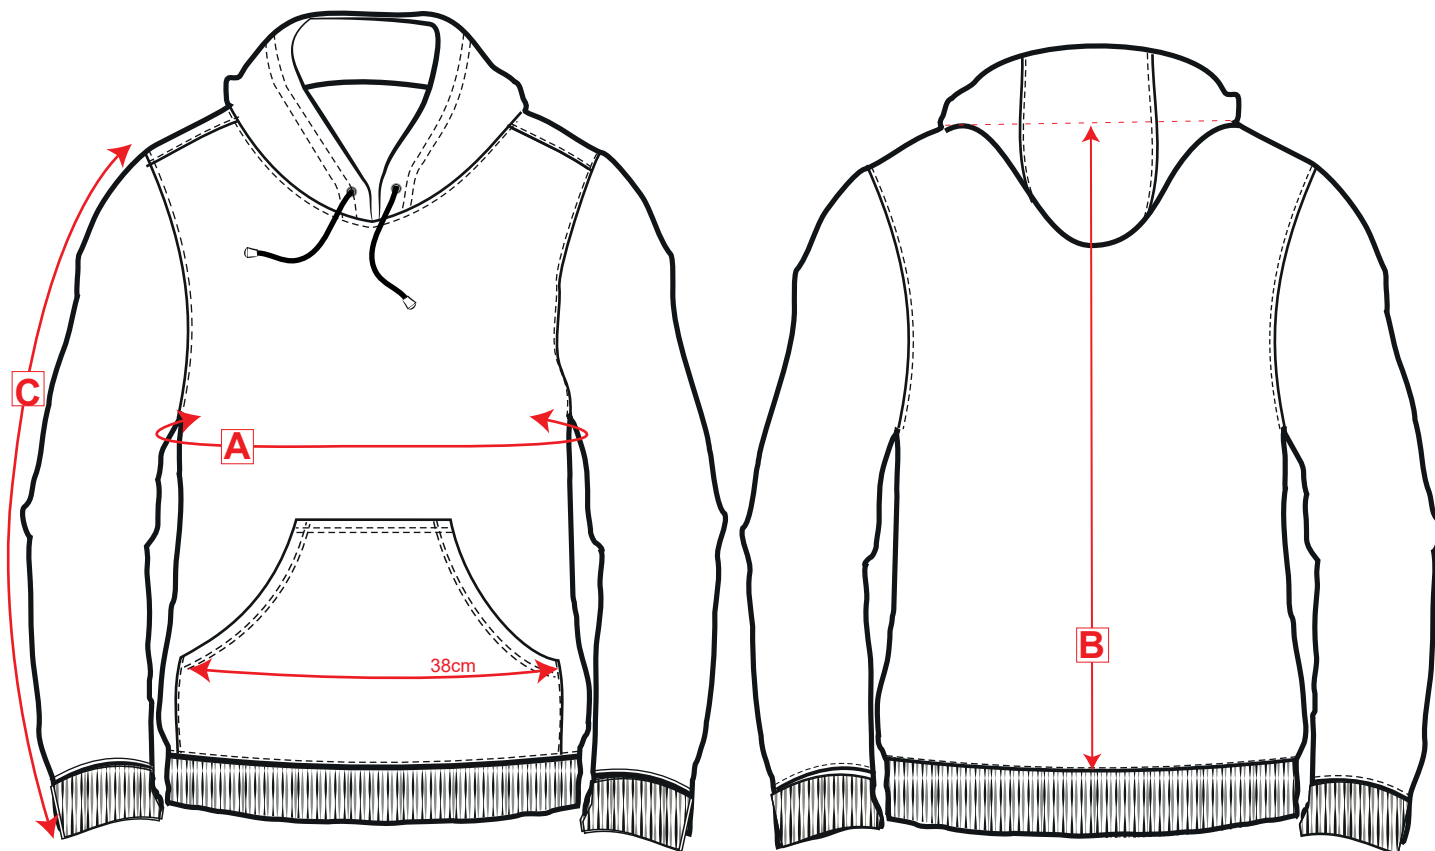

STYLE B302
NO:

DESCRIPTION: Roma Hoody

Measurements

(Fully relaxed fabric in cm)

AREA	Code	SMALL	MEDIUM	LARGE	XL	XXL	3XL	4XL	5XL	Tol Plus
Chest	A	104	112	120	128	136	144	152	160	1
Back Length - including waistband	B	73	74	74	74	74	75	75	76	1
Sleeve Length from shoulder seam	C	60	60.5	61	61.5	62	62.5	63	63.5	0.5