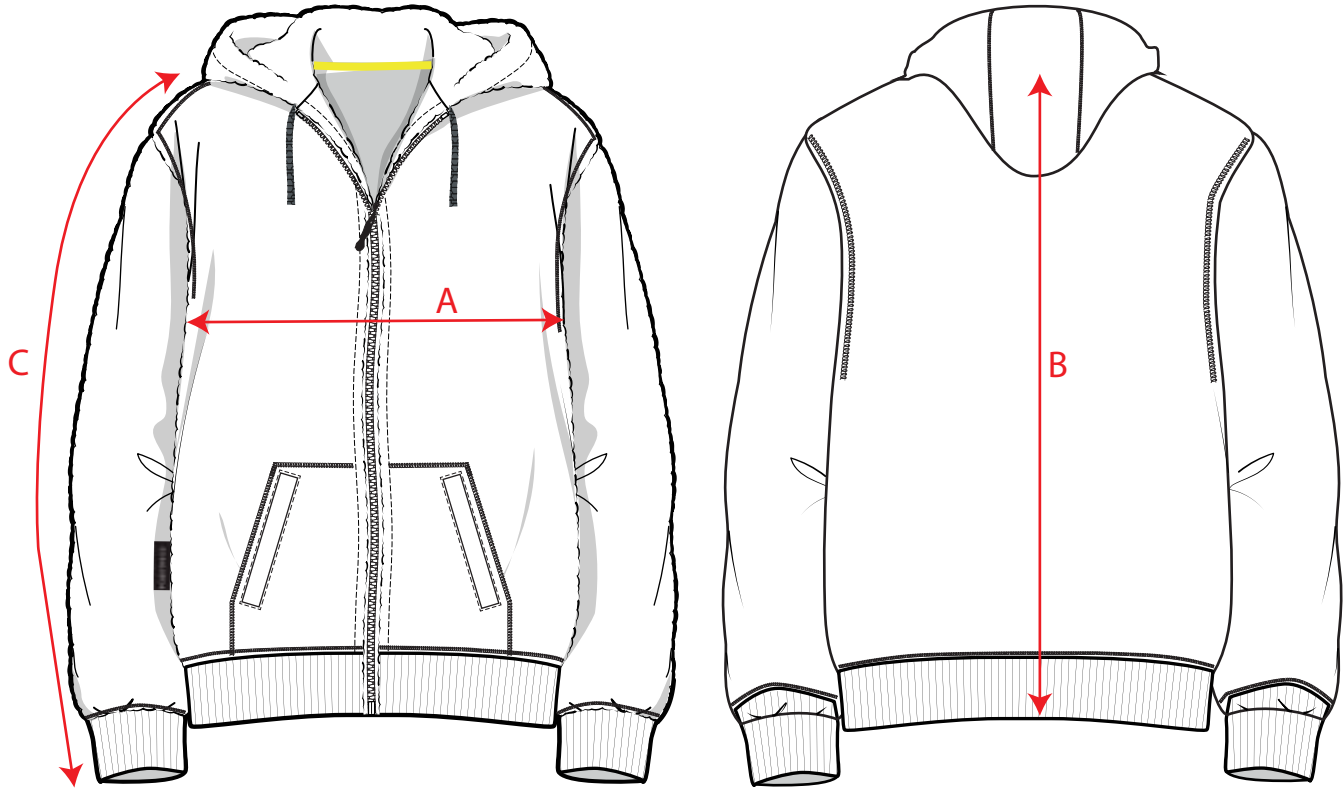

STYLE NO: KS31

DESCRIPTION: Hooded Sweatshirt

Measurements

ALL MEASURES IN CENTIMETRES								
		S	M	L	XL	XXL	XXXL	TOL
To Fit Chest		92-96	100-104	108-112	116-124	128-132	136-140	+/-
Chest	A	104	112	120	128	136	144	1
Back Length - including waistband	B	70	70	70	72.5	72.5	72.5	1
Sleeve length from neck seam to end cuff	C	78	79	80	81	82	83	1